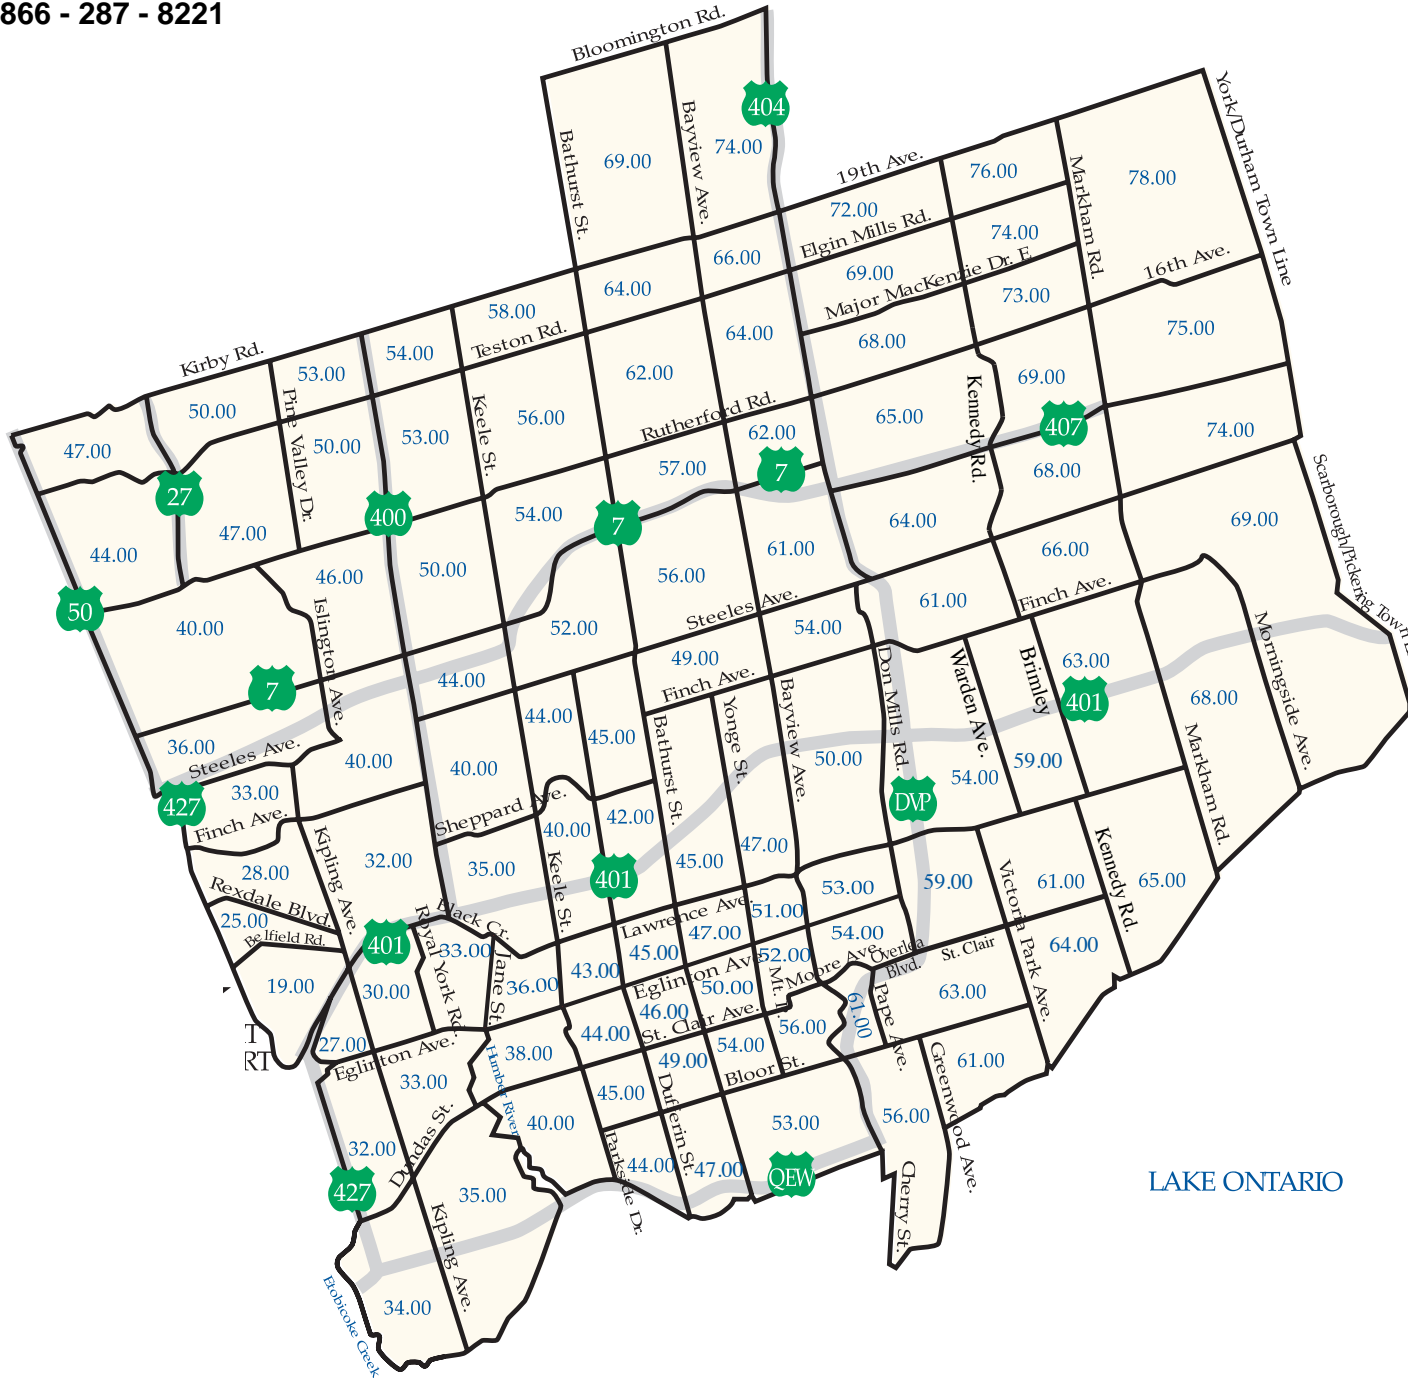

**AIRPORT TAXI TRANSFER**  
[www.airporttaxitransfers.ca](http://www.airporttaxitransfers.ca)  
 Contact no. : (905) - 694 - 9700  
 1 - 866 - 287 - 8221

Effective May 1, 2015

- 407 Tolls Highway 407 tolls are not included in this tariff. If a Passenger requests use of Highway 407 the applicable toll will be added to the Tariff.
- Trips Outside of Zone Map \$1.55 per kilometre.
- Route Tariffs are based on drivers preferred route.

Aurora/Newmarket	
Green Ln.	86.00
Davis Dr.	84.00
St. John's Side Rd.	79.00
Wellington	75.00
Bloomington	

Bathurst

Hwy. 404